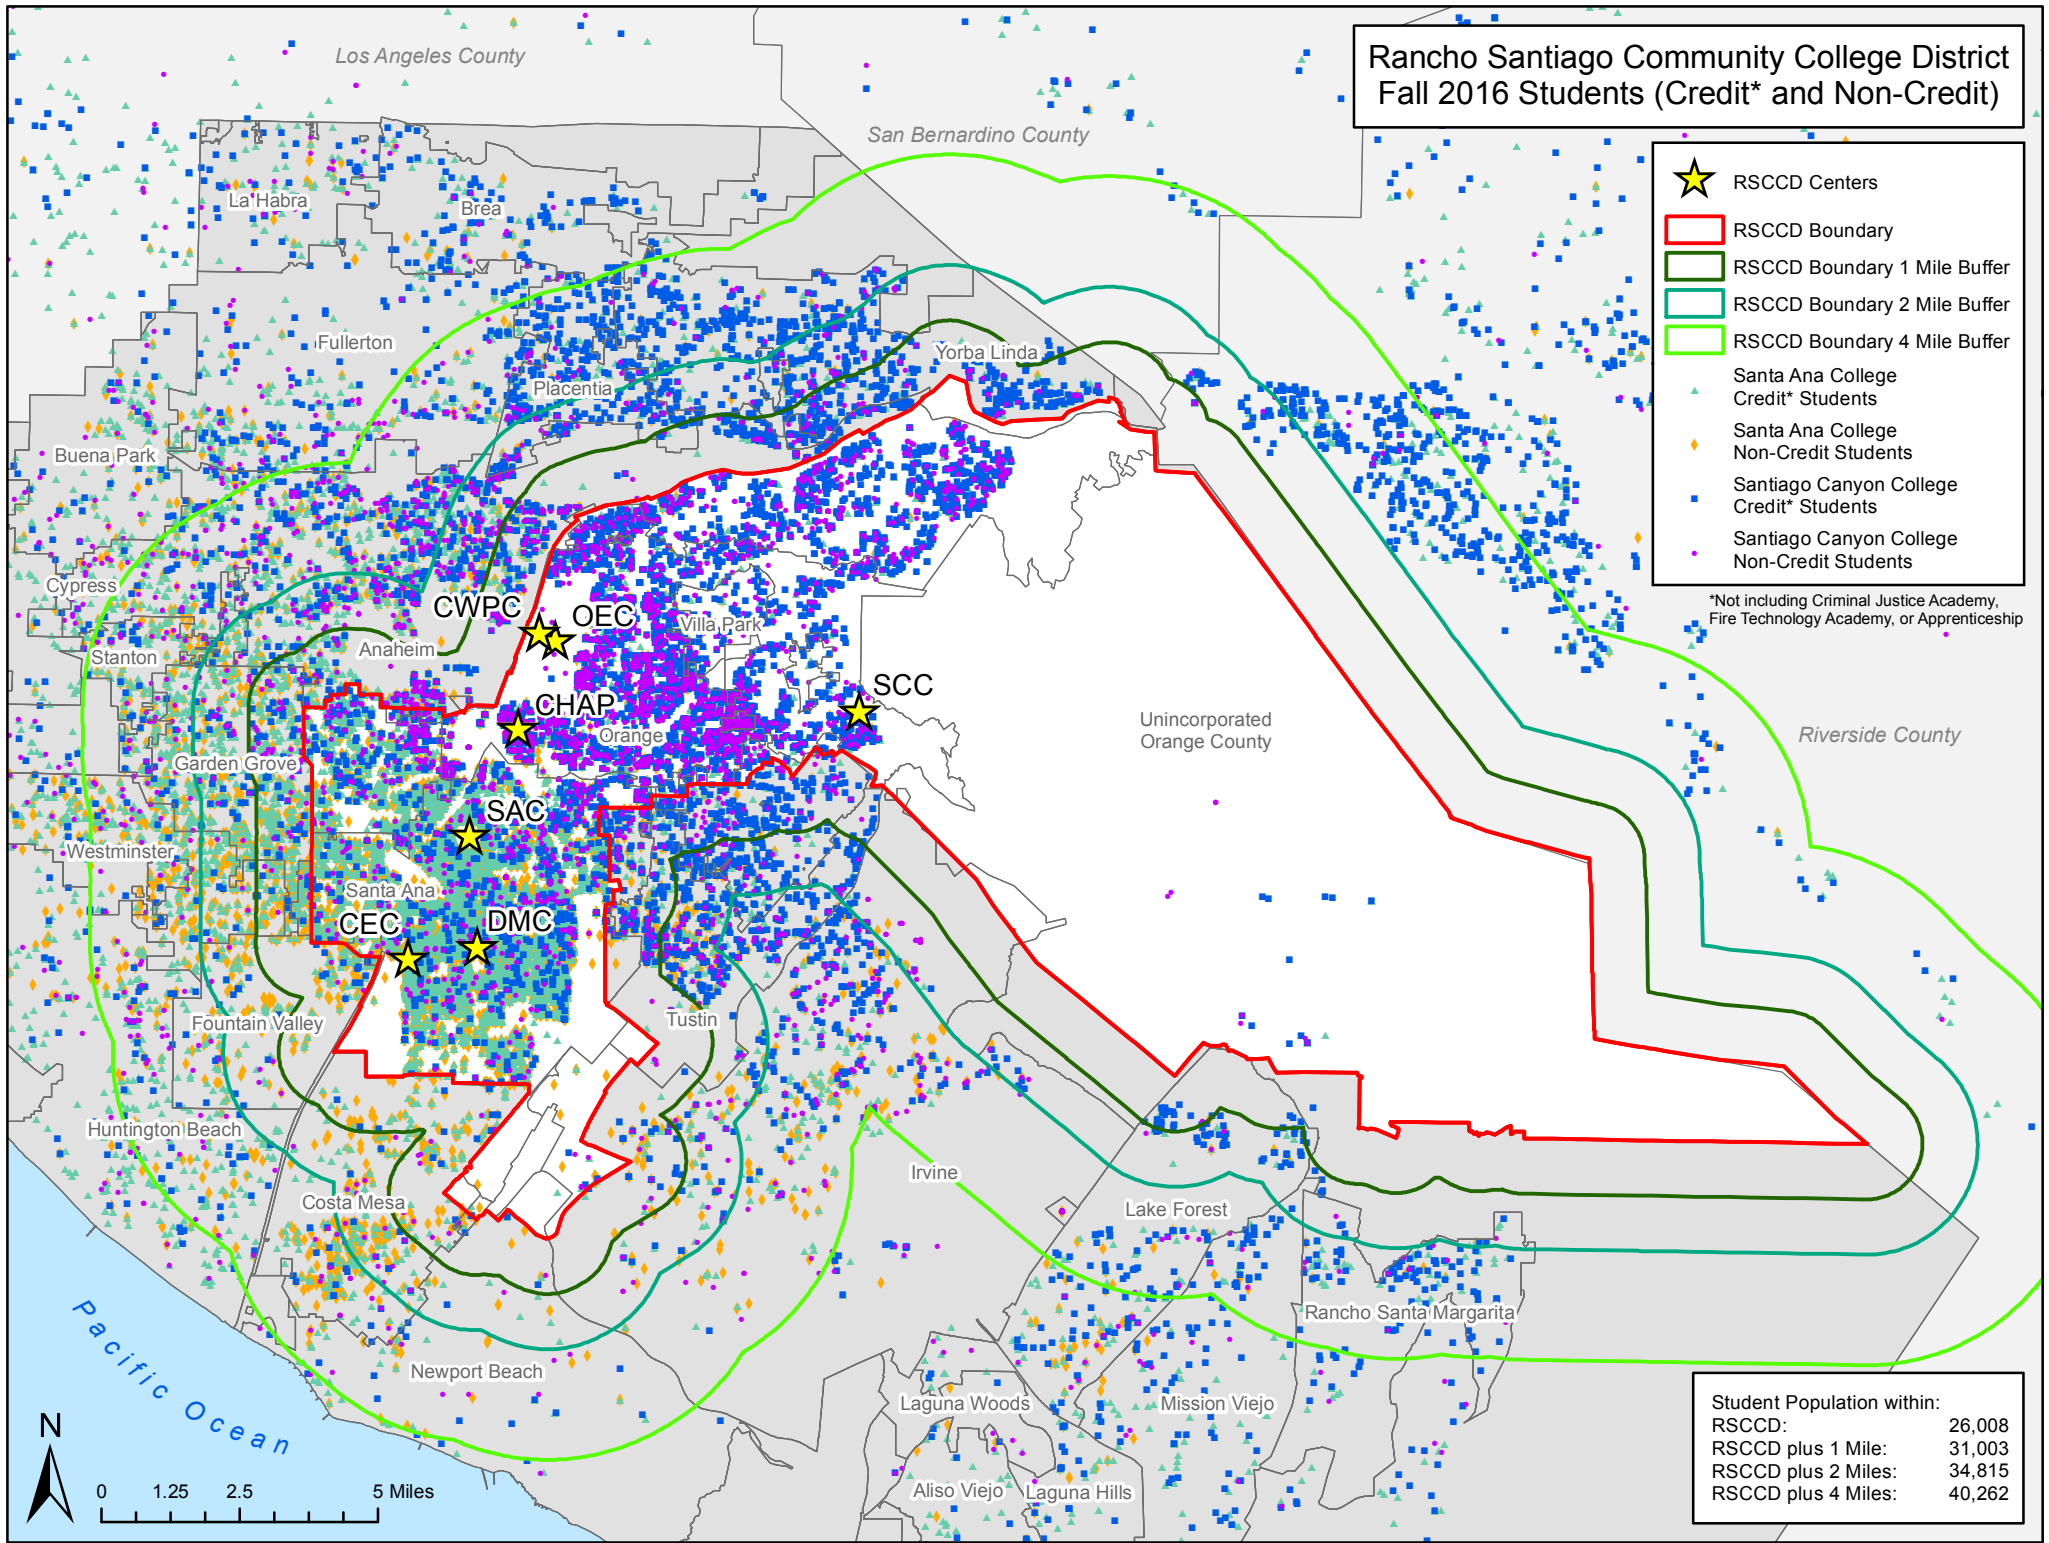

# Rancho Santiago Community College District Fall 2016 Students (Credit\* and Non-Credit)

- ★ RSCCD Centers
- ▭ RSCCD Boundary
- ▭ RSCCD Boundary 1 Mile Buffer
- ▭ RSCCD Boundary 2 Mile Buffer
- ▭ RSCCD Boundary 4 Mile Buffer
- ▲ Santa Ana College Credit\* Students
- ◆ Santa Ana College Non-Credit Students
- Santiago Canyon College Credit\* Students
- Santiago Canyon College Non-Credit Students

\*Not including Criminal Justice Academy, Fire Technology Academy, or Apprenticeship

Student Population within:	
RSCCD:	26,008
RSCCD plus 1 Mile:	31,003
RSCCD plus 2 Miles:	34,815
RSCCD plus 4 Miles:	40,262