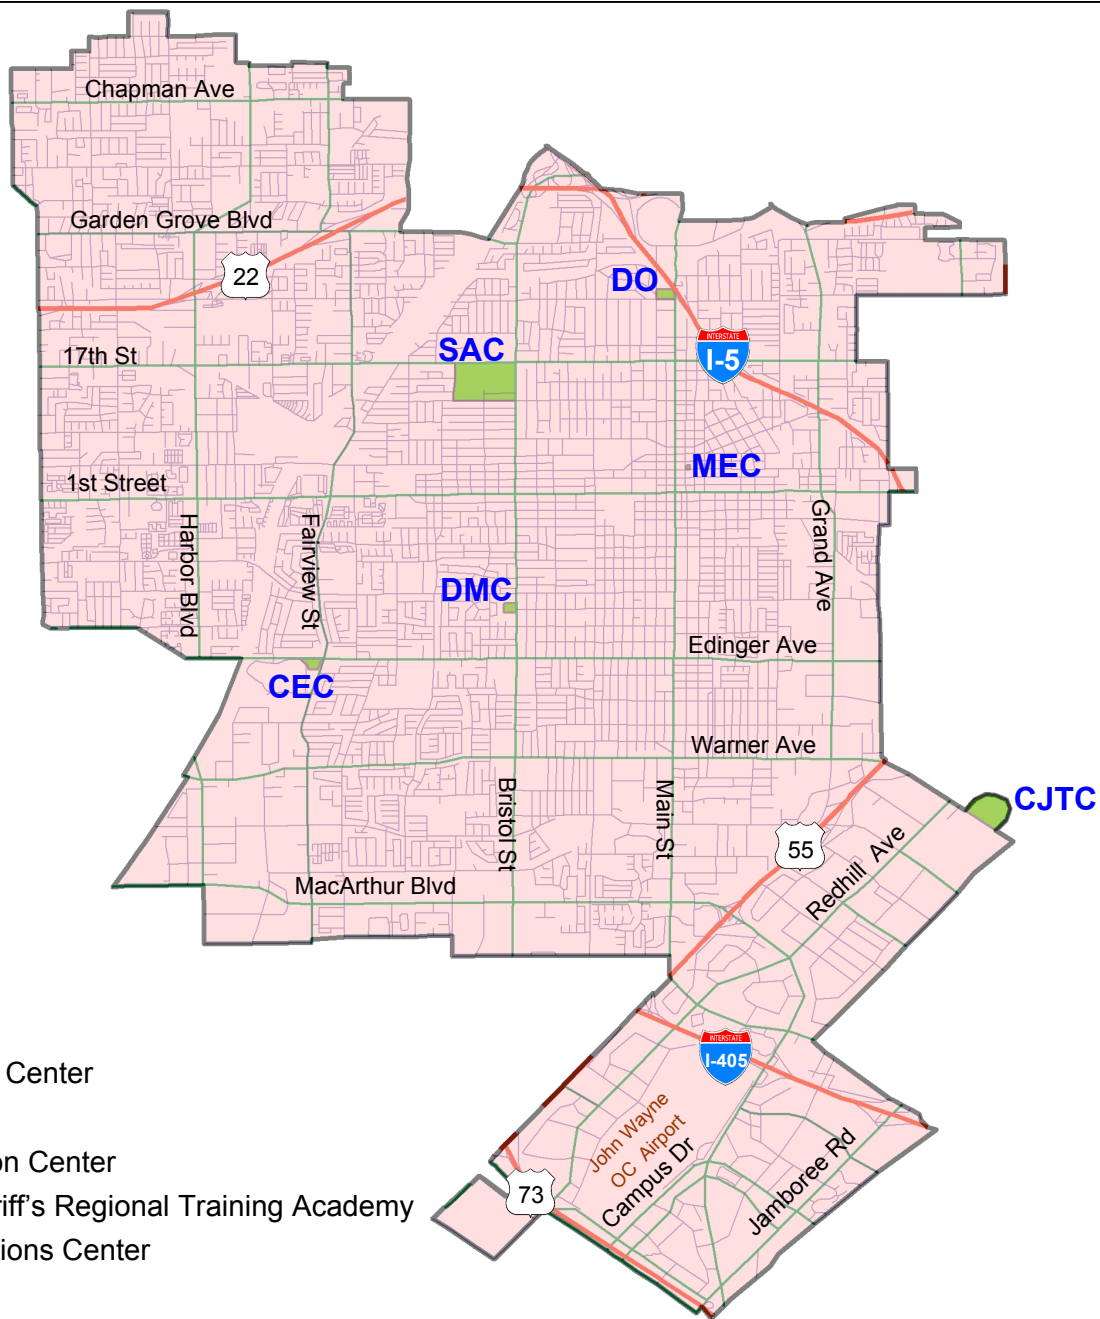

Rancho Santiago Community College District

Major Sites in the Santa Ana College Service Area

- SAC** - Santa Ana College
- CEC** - Centennial Education Center
- DMC** - Digital Media Center
- MEC** - Marketplace Education Center
- CJTC** - Orange County Sheriff's Regional Training Academy
- DO** - RSCCD District Operations Center