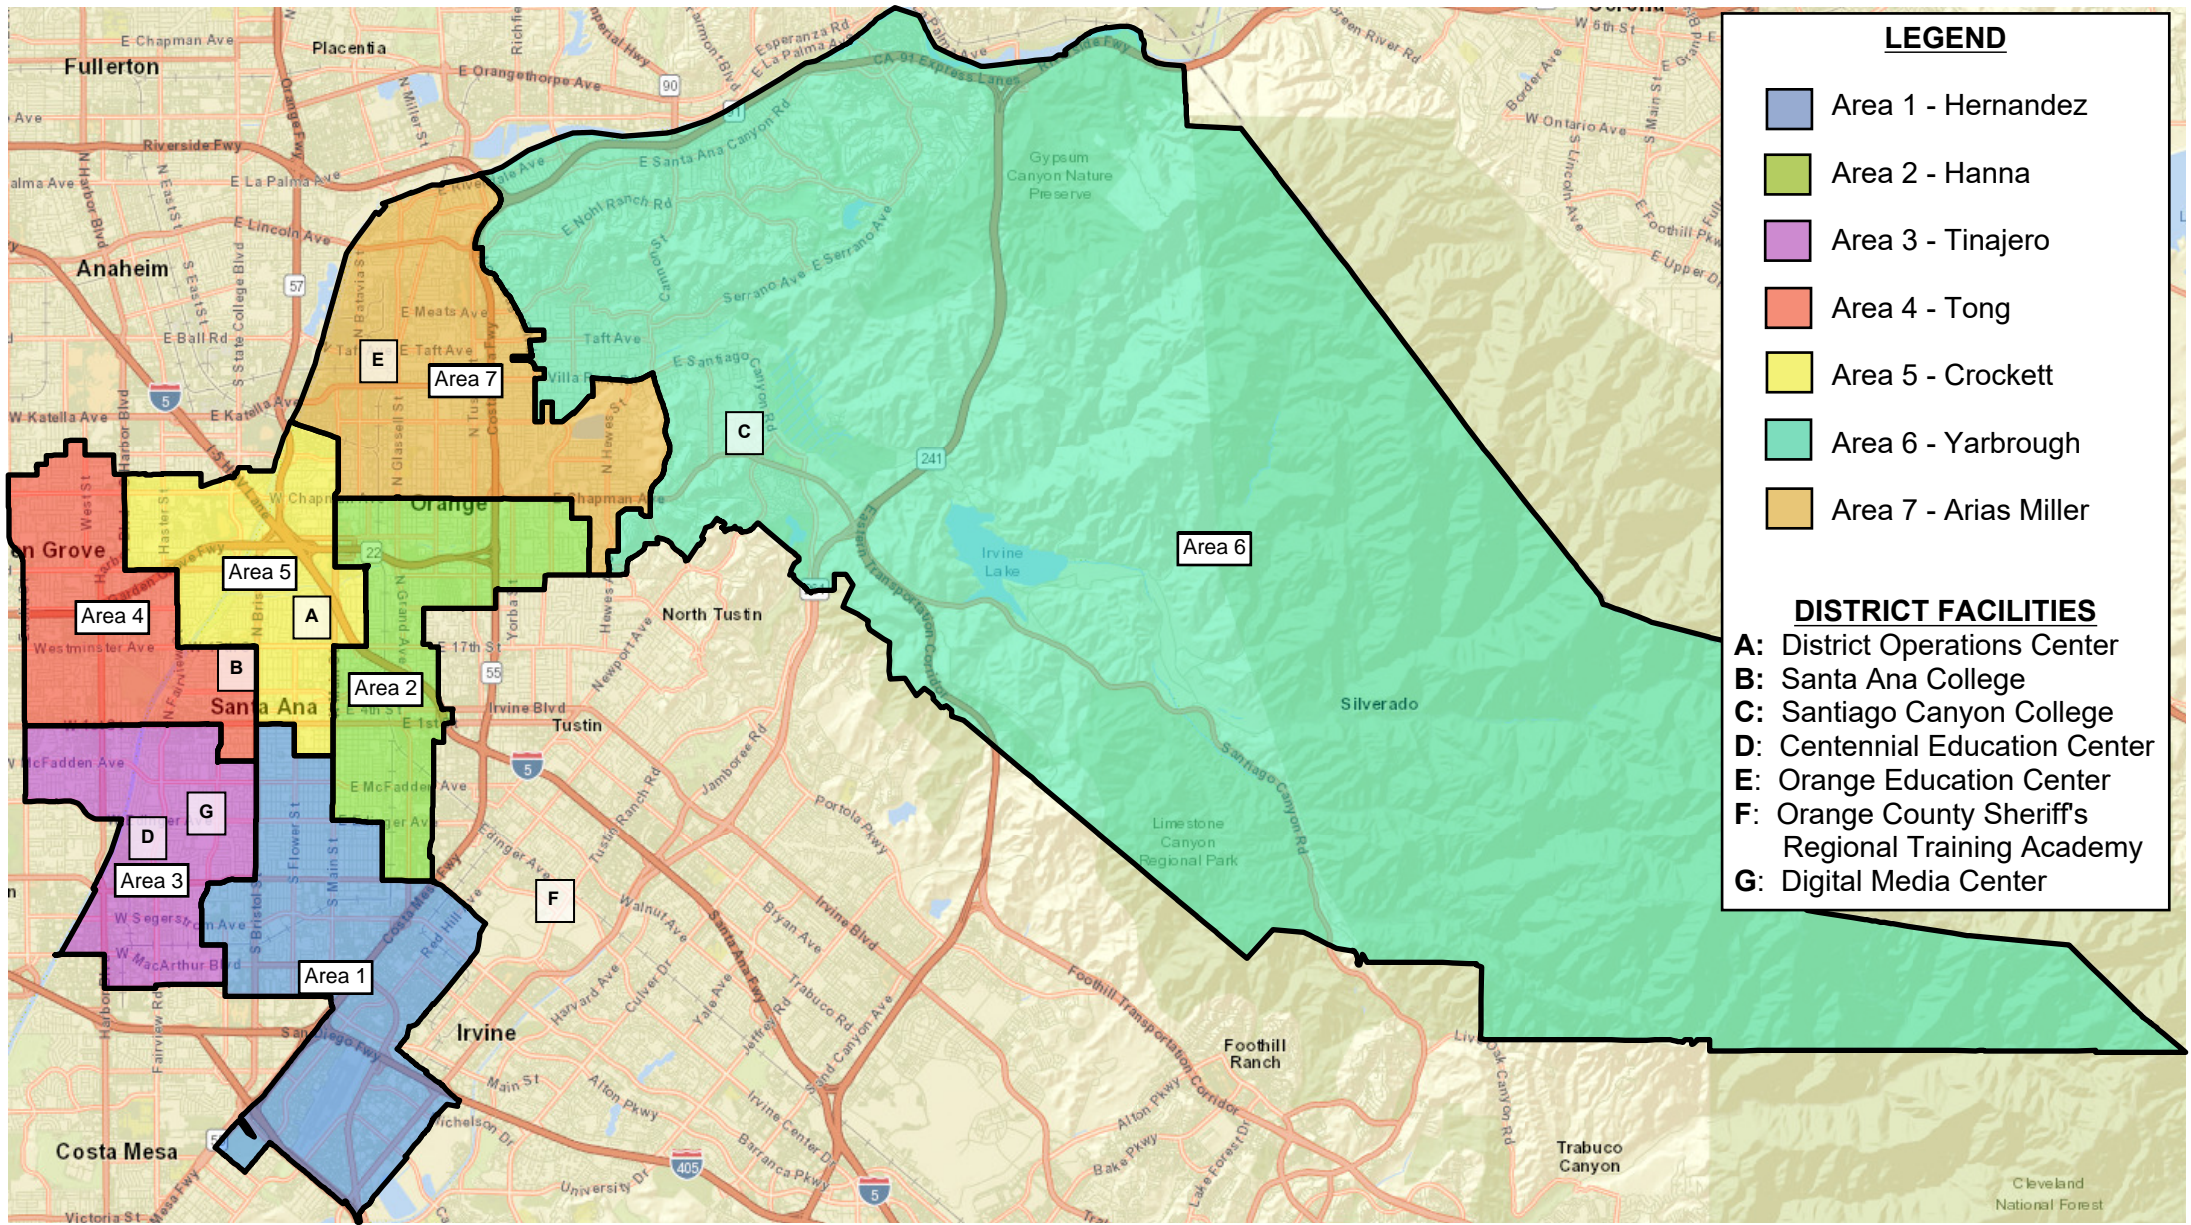

RANCHO SANTIAGO COMMUNITY COLLEGE DISTRICT

TRUSTEE AREA MAP

LEGEND

- Area 1 - Hernandez
- Area 2 - Hanna
- Area 3 - Tinajero
- Area 4 - Tong
- Area 5 - Crockett
- Area 6 - Yarbrough
- Area 7 - Arias Miller

DISTRICT FACILITIES

- A:** District Operations Center
- B:** Santa Ana College
- C:** Santiago Canyon College
- D:** Centennial Education Center
- E:** Orange Education Center
- F:** Orange County Sheriff's Regional Training Academy
- G:** Digital Media Center